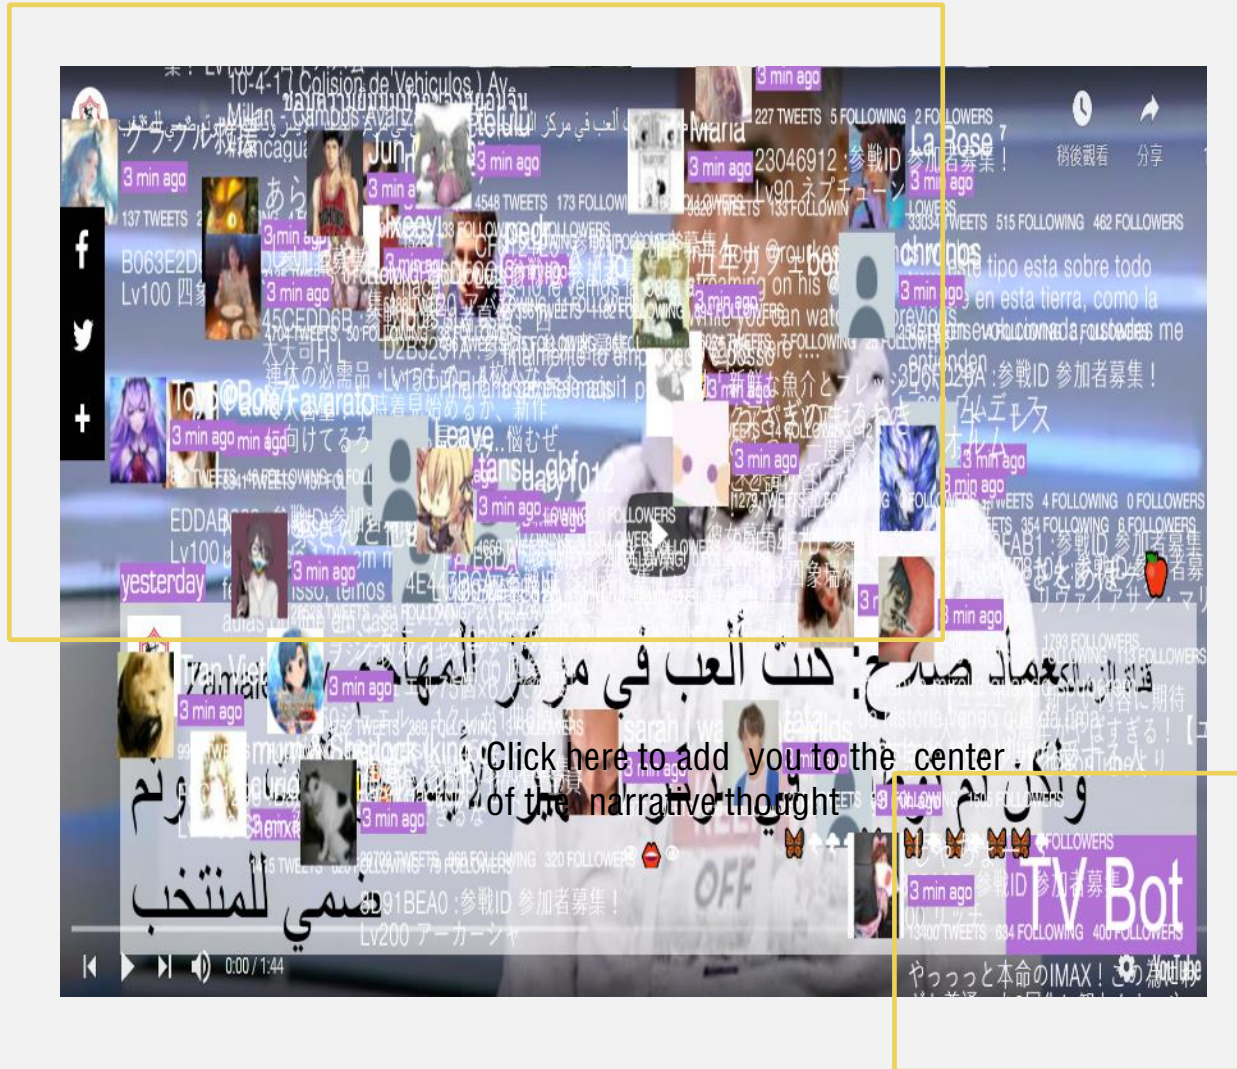

PART 4 Connection

“Without going outdoors the scholar knows all the wide world’s affairs.” Therefore, in 2020, ANNKA KULTYS GALLERY, UK, planned the STAY AT HOME online art exhibition due to the COVID19 epidemic, and TV BOT was also invited to be one of the exhibited works. Online curation in the post-epidemic era will become an increasingly important form of art presentation, and new media art will also pay more and more attention to production formats viewed through portable electronic devices such as laptops and tablets, and even in interactive media art. , There is more room to play, because the viewer is watching through the electronic video device, which means that the viewer can also become an art creation participant on the other side of the screen.